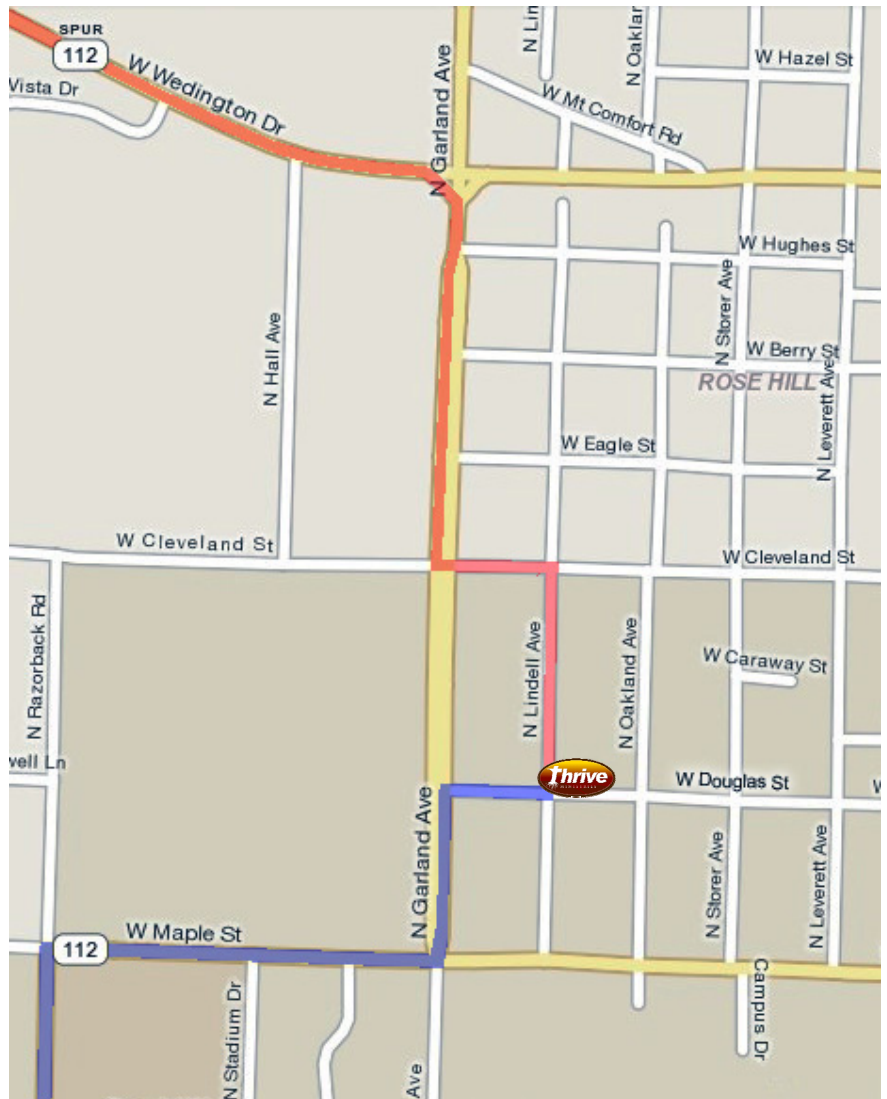

## Home of Thrive Ministries

972 W. Douglas St

Fayetteville, AR 72701

(NE corner of Douglas & Lindell)

### Directions from the North:

Coming from I-540 take Exit 64 onto Wedington Drive. Turn right and go 1.4 miles to Garland Ave. Turn right onto Garland, left on Cleveland, and then right on Lindell. This portion of Lindell is 2-way traffic so ignore your GPS warning.

### Directions from the South:

Coming from the south, travel up Razorback Road and turn right onto Maple. Turn left onto Garland and then take your first right onto Douglas, just in front of the U of A Bookstore.

Brad's House (Thrive Ministries) is located at 972 W. Douglas Street. It is on the NE corner of Lindell Ave and Douglas Street. It is viewable from Garland Avenue, just behind the new U of A bookstore and Garland parking deck.